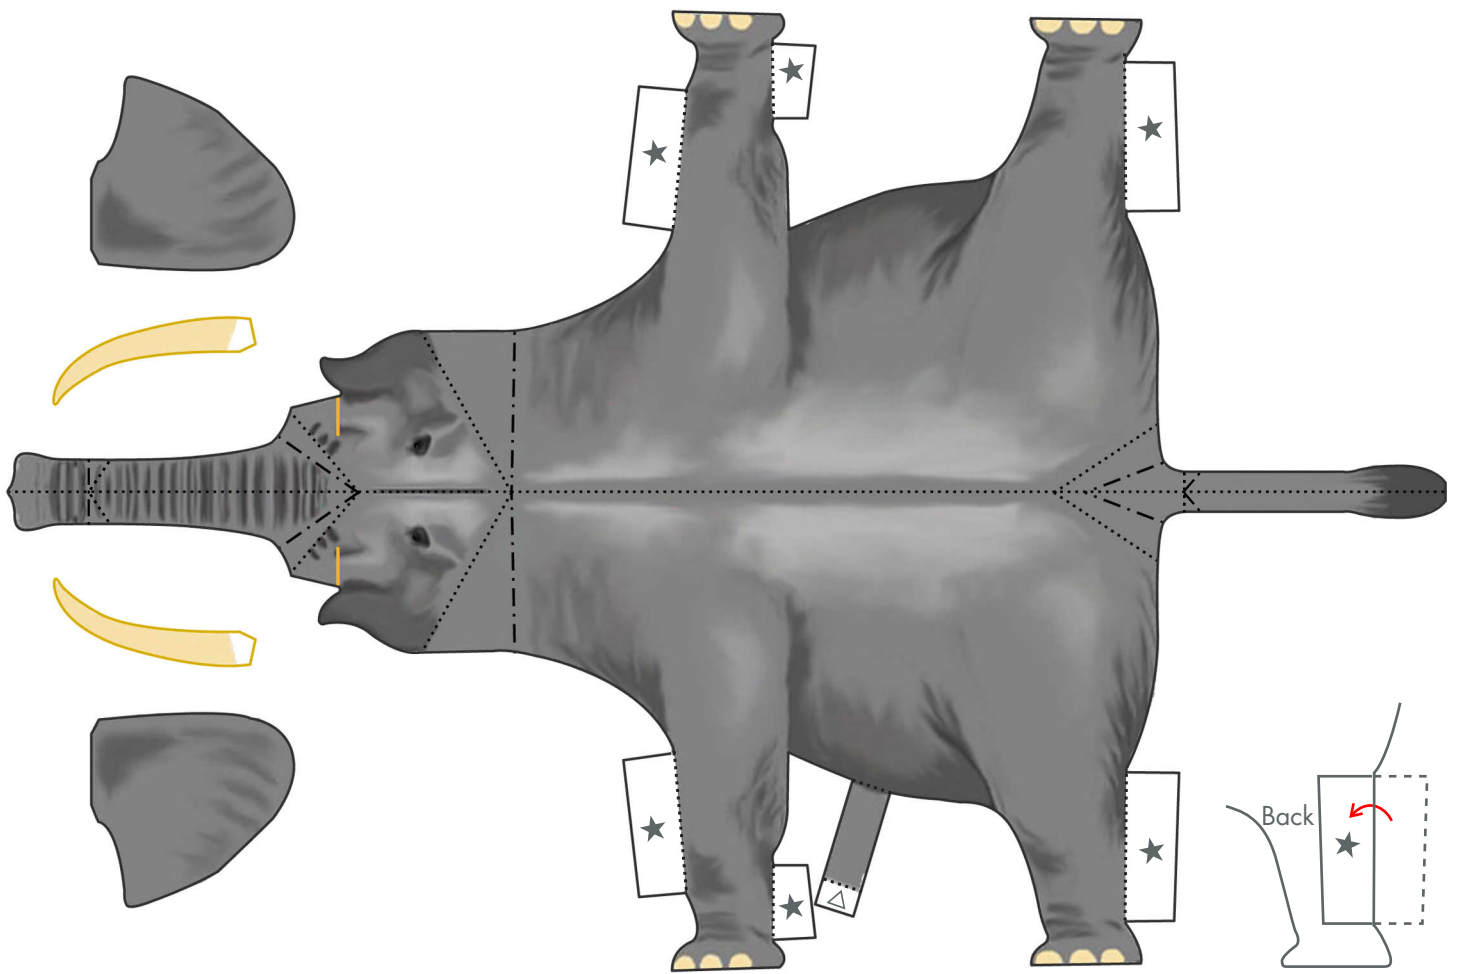

African Elephant

Habitat: African continent, south of the Sahara

Remarks: Length (incl. tail) approx. 6 to 7m (approx. 20 to 23 feet)
 Height approx. 3 to 3.35m (approx. 10 to 12 feet)
 Weight approx. 5,000 to 7,000kg (approx. 11,000 to 15,400lbs)
 The world's largest land dwelling animal.

Enlarged view of head

Enlarged view of tail

«Assembly Instructions»

- ★ mark
Fold and paste on for extra strength.
- △ mark
Paste on to reverse side after completion.

Paste the tusks into the back of the cutaways.

- Scissors line
- Cut in line
- - - Mountain fold
- · - Valley fold